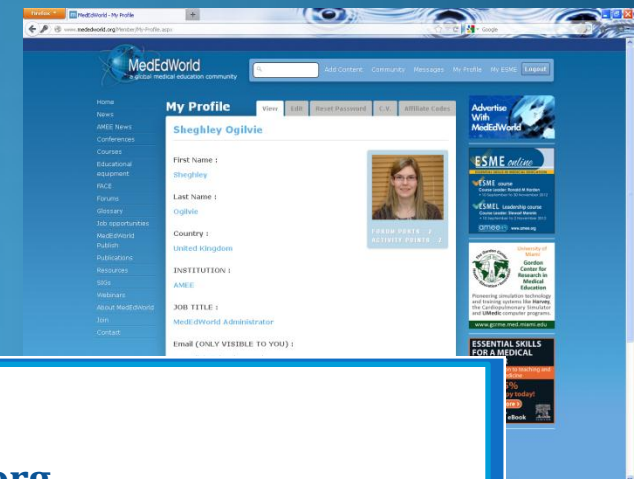

To upgrade from a registered user to a MedEdWorld or AMEE member login to [www.mededworld.org](http://www.mededworld.org) using you registered user details and click the, “Want full access to MedEdWorld? Upgrade now”, box.

You may also like to update  
your  
**My Profile**

**Need Help?**

**email: [admin@mededworld.org](mailto:admin@mededworld.org)**

You will now arrive on the screen below.  
Click on the purchase a membership  
button.

The screenshot shows the MedEdWorld website interface. At the top left is the MedEdWorld logo with the tagline 'a global medical education community'. To the right of the logo is a search bar and navigation links for 'All Content', 'Community', 'Messages', and 'My Profile', along with a 'Logout' button. A vertical navigation menu on the left lists various site sections: Home, News, AMEE News, Conferences, Courses, Educational equipment, FACE, Forums, Glossary, Job opportunities, MedEdWorld Publish, Publications, Resources, SIGs, Webinars, About MedEdWorld, Join, and Contact. The main content area features a 'Login / Register' section with the heading 'Want full access to MedEdWorld?' and the sub-heading 'Why not purchase an AMEE membership?'. A prominent 'Purchase a Membership' button is displayed, which is highlighted by a large blue arrow pointing from the text above. To the right of the main content area are three promotional banners: 'Want Full Access to MedEdWorld? UPGRADE NOW', 'Advertise With MedEdWorld', and 'ESSENTIAL SKILLS FOR A MEDICAL TEACHER' (with a 'Save 15% on your copy today!' offer and 'Find out more' link). Below these is an 'ESME online' section listing two courses: 'ESME course' (Course Leader: Ronald M Harden, 1-10 September to 30 November 2012) and 'ESMEL Leadership course' (Course Leader: Stewart Marshall, 1-10 September to 2 November 2012). The AMEE logo and website URL 'www.amee.org' are visible at the bottom right of the page.